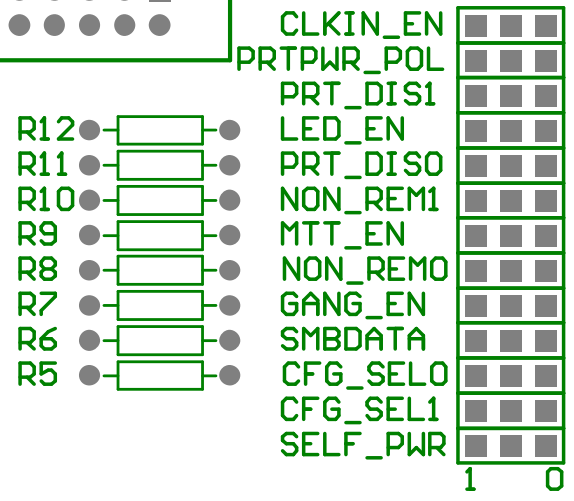

LED Connection

The Mother of all USB-hubs!
 (c) 2006 by Illuwater